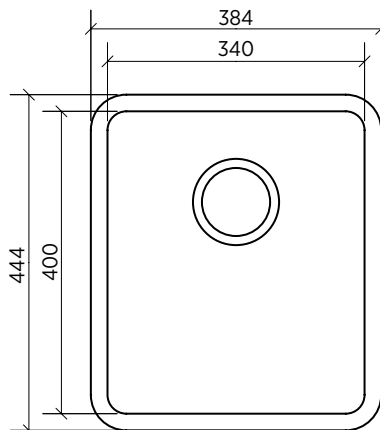

- Square lines and silk finish
- Superior rim finish, designed for abovement or undermount installation
- 1.0 mm thick premium 304 grade stainless steel
- Deep, large capacity bowls
- Easy to clean corners
- Sound deadening
- Designer basket waste

SUMMARY	Single bowl, standard
ORDER CODE	SKS-KU340
WASTE	Includes basket waste
OVERFLOW	Optional overflow kit available
BOWL SIZE	340 x 400 mm, 200 mm deep
CAPACITY	25 litres
ACCESSORIES	A variety of accessories is available.

200 mm deep

SEIMA

bathroom | kitchen | laundry

seima.com.au

Please note

- All measurements are in millimetres.
- Always use the actual product to verify cutout.
- Specifications may vary without notice as part of our continuous improvement practices.